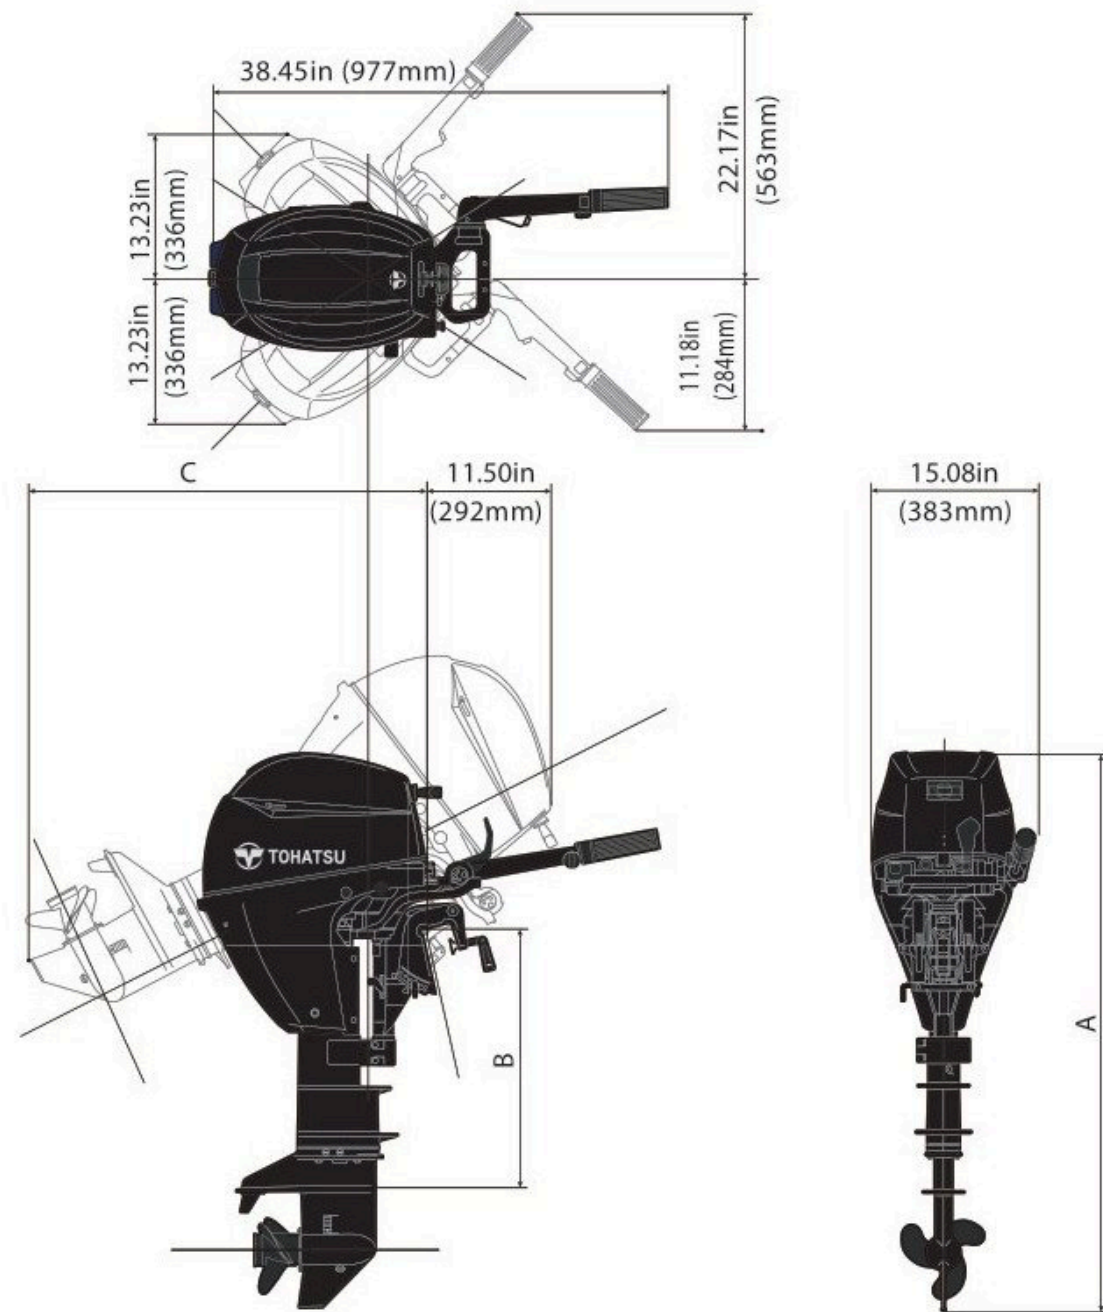

**FOUR  
STROKE** **MFS8C**

**Dry Weight (lbs/kg)**

Model	MF	EF
Transom S:	85 (38.5)	-
Transom L:	87 (39.5)	93 (42.0)

**Dimensions (in/mm)**

Model	A	B	C
Transom S:	41.75 (1061)	17.05 (433)	27.68 (703)
Transom L:	46.77 (1188)	22.05 (560)	32.87 (835)